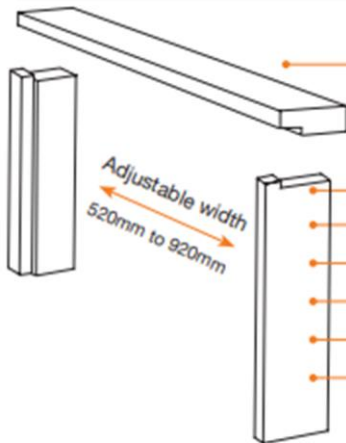

ACEDOORS

Fire & Security

TopNotch

Introducing TopNotch Door Jambs
now available to purchase

Why TopNotch™ is Better

The fastest door jamb to install

Longer Head length of 960mm. Perfect for door widths of 520mm to 920mm.

Patented TopNotch™ pre-fitted door frame style.
Dual Primed Finger Jointed.

Length sets of 2135mm or 2400mm for high doors.

No Raised Grain.

Pre Primed Finger jointed pine, straight with exterior glue.

Plantation Grown New Zealand
Radiata Pine Core.

Why TopNotch™ Double Rebated Door Jamb are better

The fastest Exterior door jamb to install

Head length of 930mm. Perfect for door widths of 720mm to 820mm.

Patented TopNotch™ pre-fitted door frame style.
Both Meranti and Finger Jointed Treated Pine.

Length sets of 2135mm or 2400mm and 2700mm.

Engineered for Straightness.

Widths of 138mm, 163mm & 185mm.

Plantation Grown Sustainable Product.

Contact us today for a free no obligation quote for your next project!