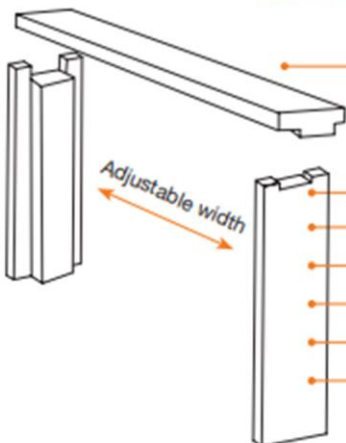

ACEDOORS

Fire & Security

TopNotch

Introducing TopNotch Door Jambs
now available to purchase

Why TopNotch™ is Better

The fastest door jamb to install

Longer Head length of 960mm. Perfect for door widths of 520mm to 920mm.

Patented TopNotch™ pre-fitted door frame style.
Dual Primed Finger Jointed.

Length sets of 2135mm or 2400mm for high doors.

No Raised Grain.

Pre Primed Finger jointed pine, straight with exterior glue.

Plantation Grown New Zealand
Radiata Pine Core.

Why TopNotch™ Double Rebated Door Jamb are better

The fastest Exterior door jamb to install

Head length of 930mm. Perfect for door widths of 720mm to 820mm.

Patented TopNotch™ pre-fitted door frame style.
Both Meranti and Finger Jointed Treated Pine.

Length sets of 2135mm or 2400mm and 2700mm.

Engineered for Straightness.

Widths of 138mm, 163mm & 185mm.

Plantation Grown Sustainable Product.

Contact us today for a free no obligation quote for your next project!